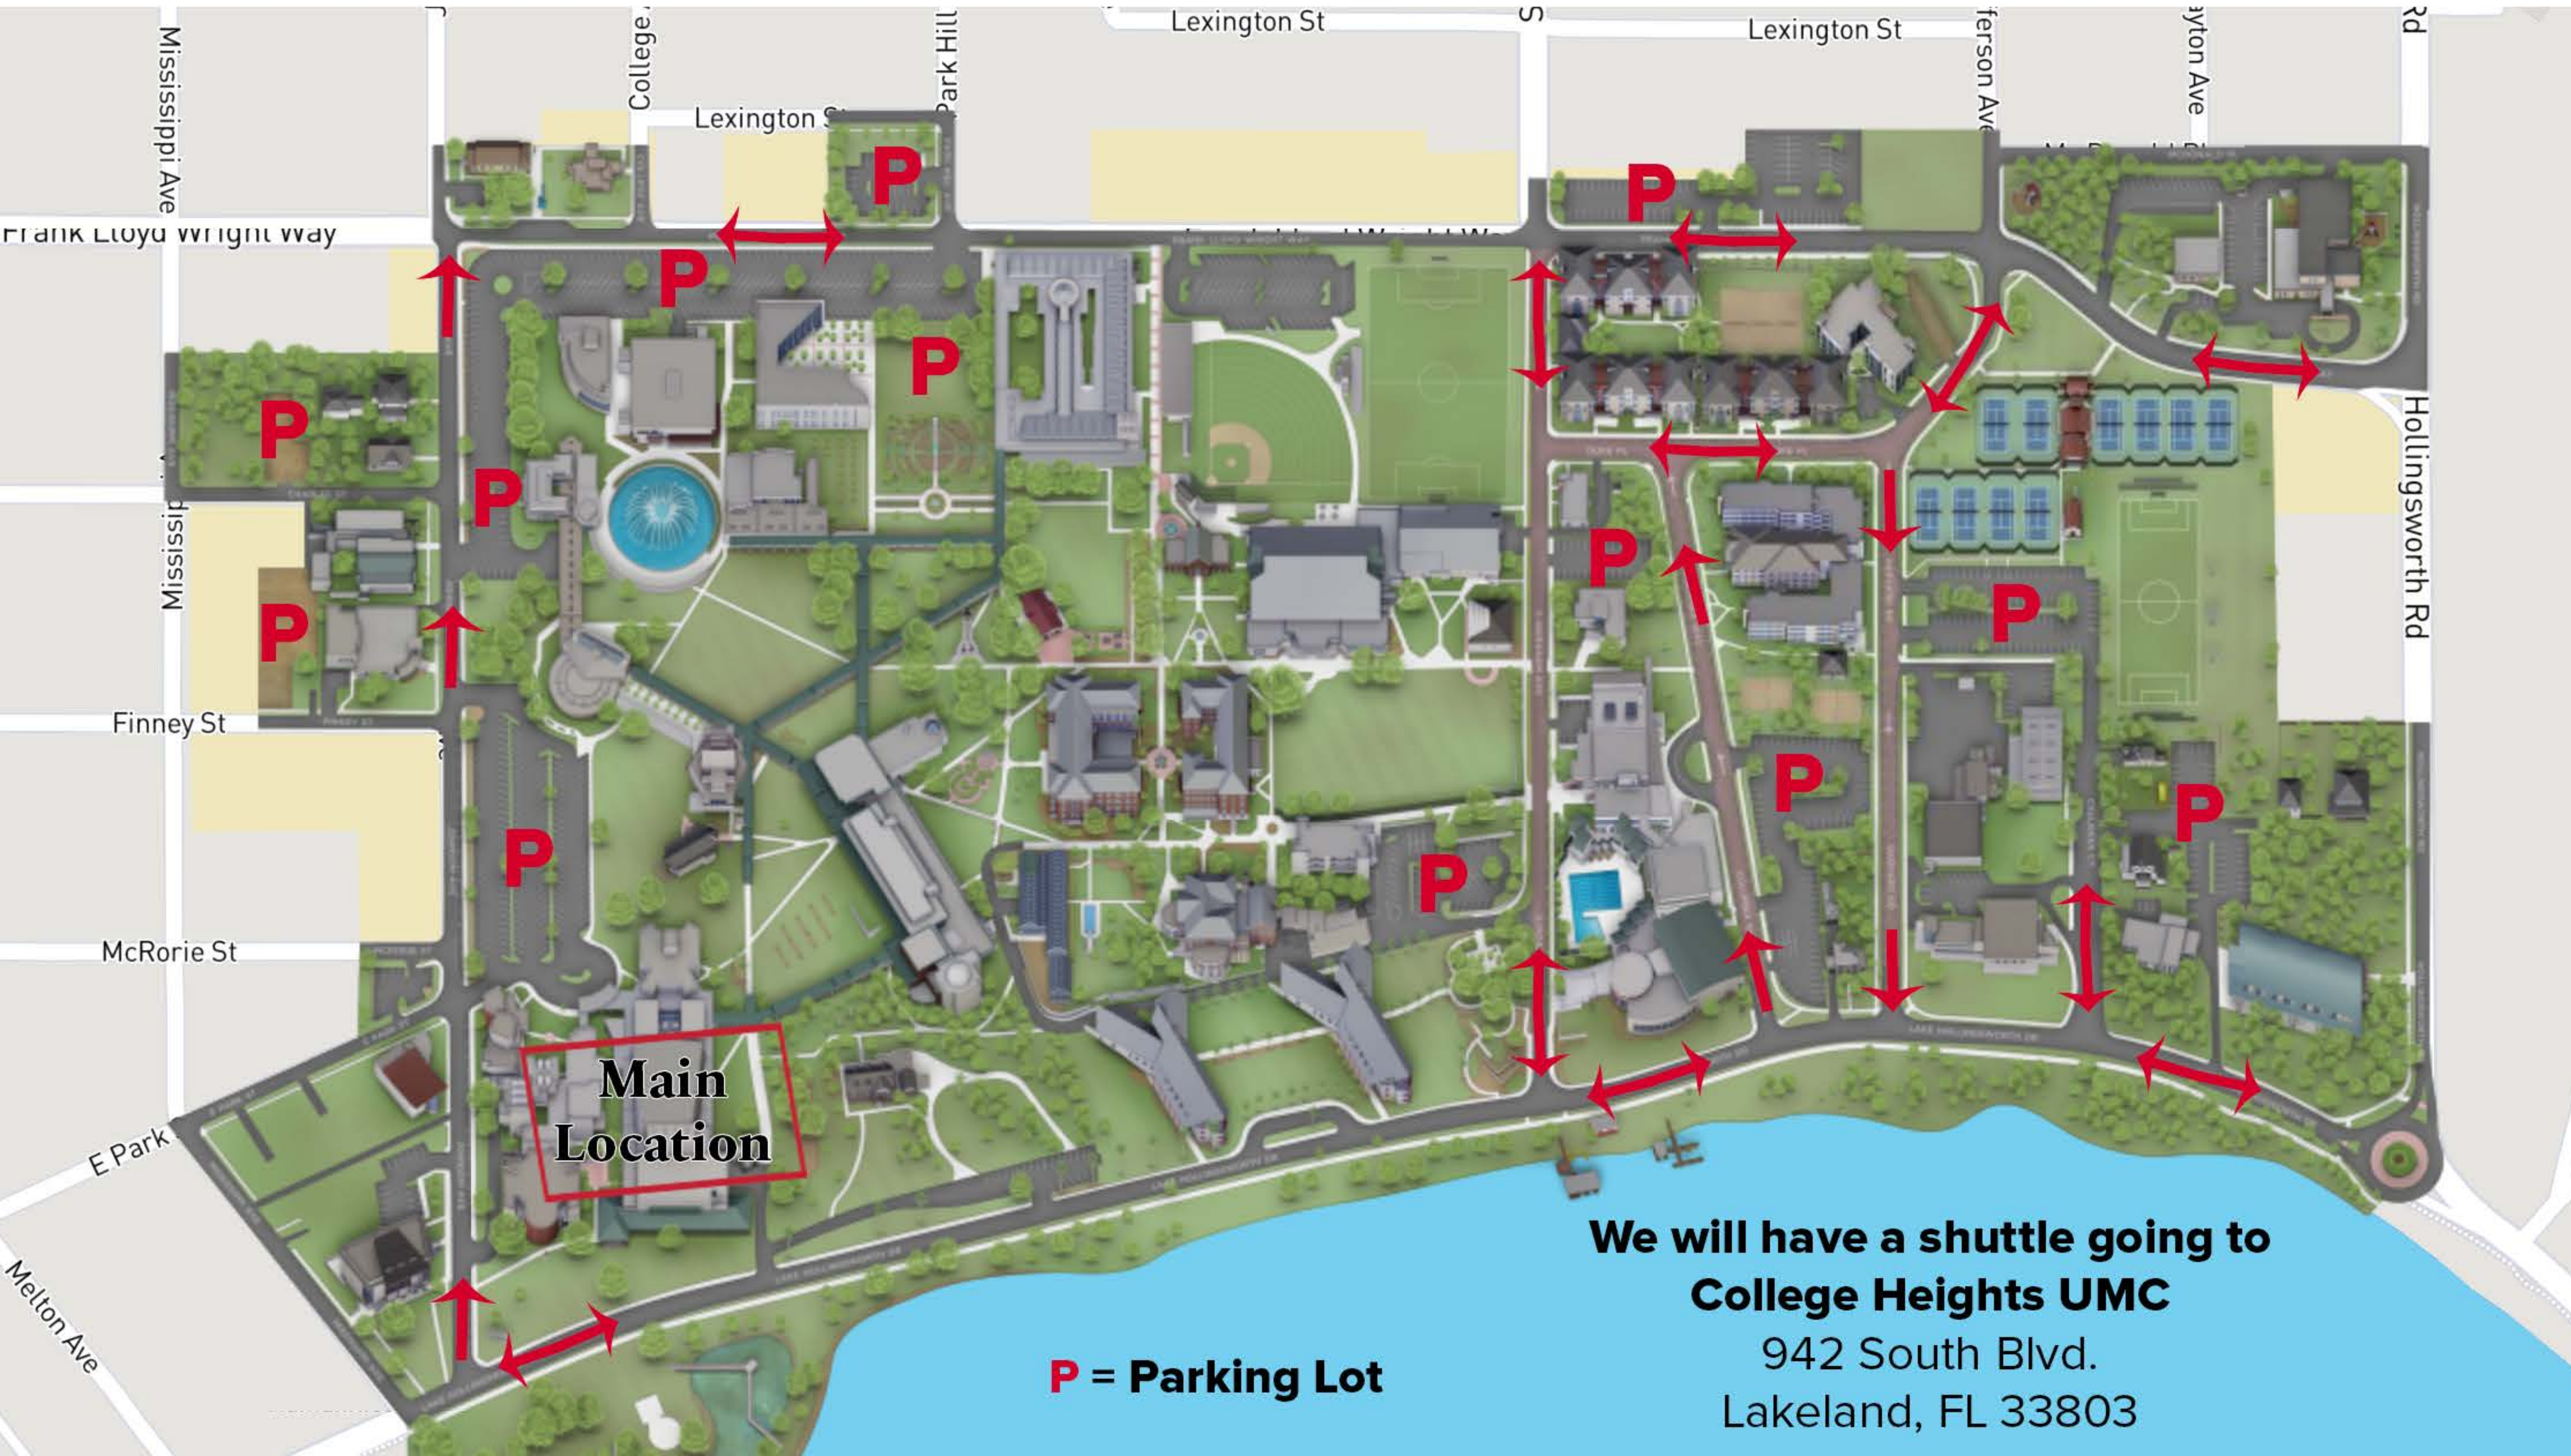

# Traffic Flow & Parking Lot Locations

**Main Location**

**P = Parking Lot**

**We will have a shuttle going to  
College Heights UMC  
942 South Blvd.  
Lakeland, FL 33803**